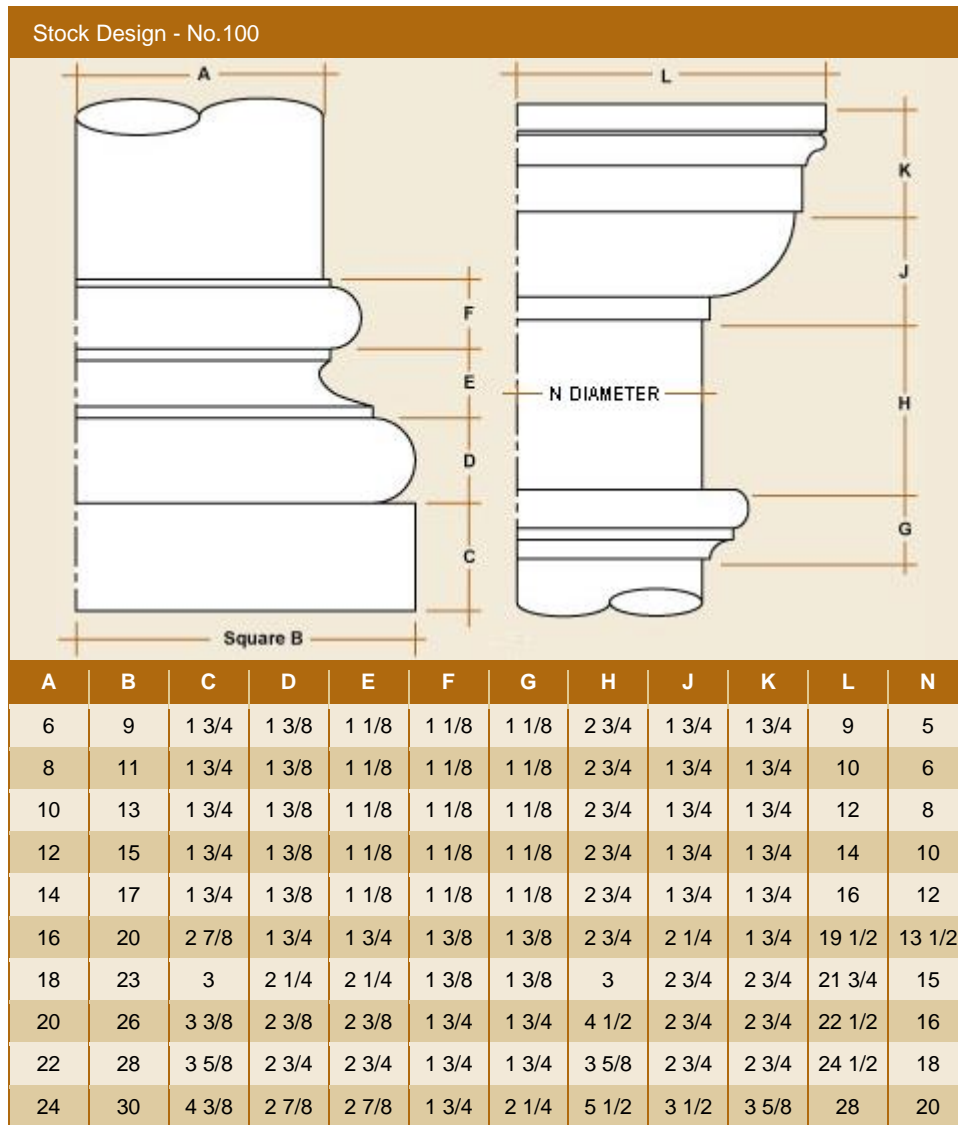

No. 100 Stock Design Dimension Chart

SOMERSET
DOOR & COLUMN
COMPANY

Since 1906

Somerset Door & Column Co.

174 Sagamore Street

Somerset Pennsylvania, 15501

1-800-242-7916 | 814-444-9427

Fax: 814-443-1658

www.doorandcolumn.com