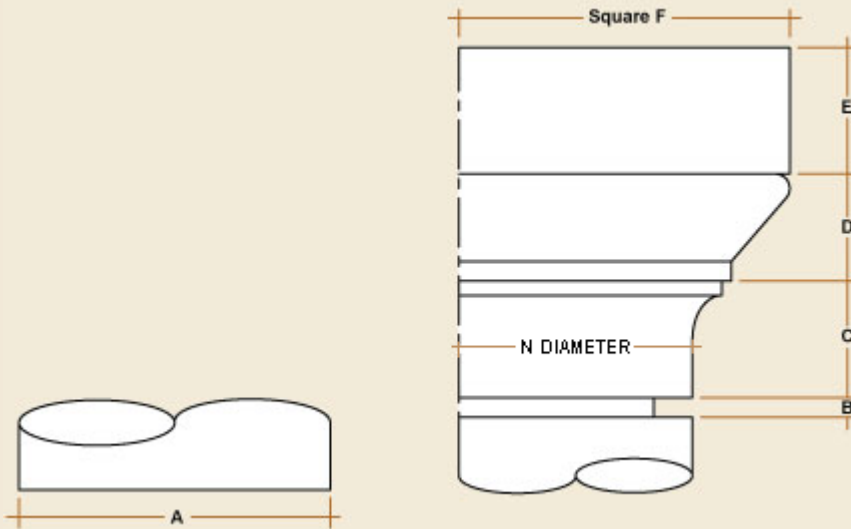

No. 130 Dimension Chart

Greek Doric - No.130 Fluted

A	B	C	D	E	F	N
6	1/8	7/8	1	1 1/8	7	5
8	1/4	1 1/2	1 3/8	1 5/8	8 1/2	6
10	1/4	1 1/2	1 3/4	1 7/8	11 1/4	8
12	5/16	2 3/8	1 7/8	2 1/4	13 1/2	10
14	5/16	2 3/8	2 1/4	2 3/4	16 1/2	12
16	5/16	2 3/8	2 3/4	2 7/8	19 3/8	13 1/2
18	5/16	2 5/8	3	3 3/8	21	15
20	5/16	2 3/4	3	3 3/4	23	16 1/2
22	5/16	3	3 1/8	4 1/4	24 1/2	17 1/4
24	5/16	3 3/8	3 3/4	4 1/2	27	19
26	5/16	3 1/2	3 3/4	5	29	20 1/2
28	5/16	3 13/16	4	5 3/8	31 1/4	22
30	5/16	4 1/16	4 3/8	5 5/8	33 3/4	23 3/4